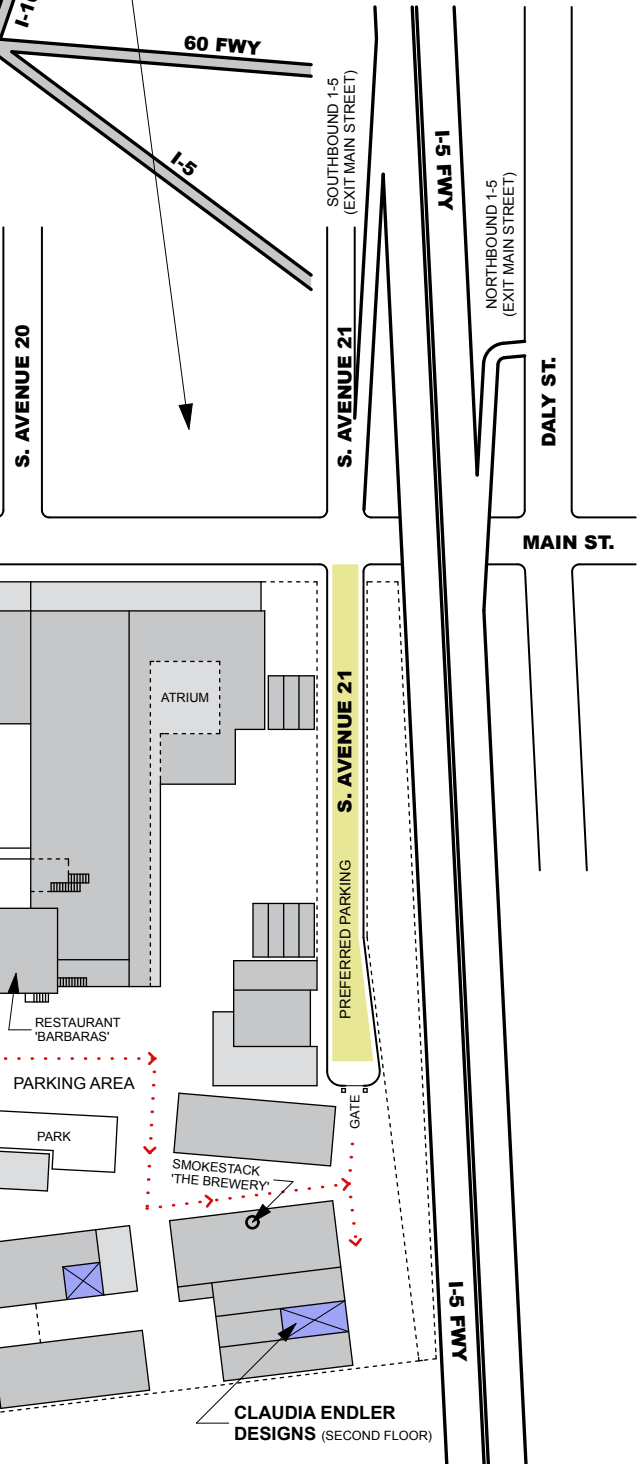

THE BREWERY
 Adjacent to the 5 Fwy,
 exit at N. Main Street

CLAUDIA ENDLER DESIGNS
 676 South Avenue 21 Unit 33

NOTES ON PARKING AT THE BREWERY:

Limited parking may be available within the Brewery Complex. However, NO PARKING is allowed up against the individual units (this space is reserved tenant parking only, although there are no signs posted) Parking can be typically be found along Moulton and Avenue 21 and it is only a short walk to the studio.

**CLAUDIA ENDLER
 DESIGNS**

676 south avenue 21 #33
 los angeles, ca 90031
 323.225.5924

**CLAUDIA ENDLER
 DESIGNS (SECOND FLOOR)**